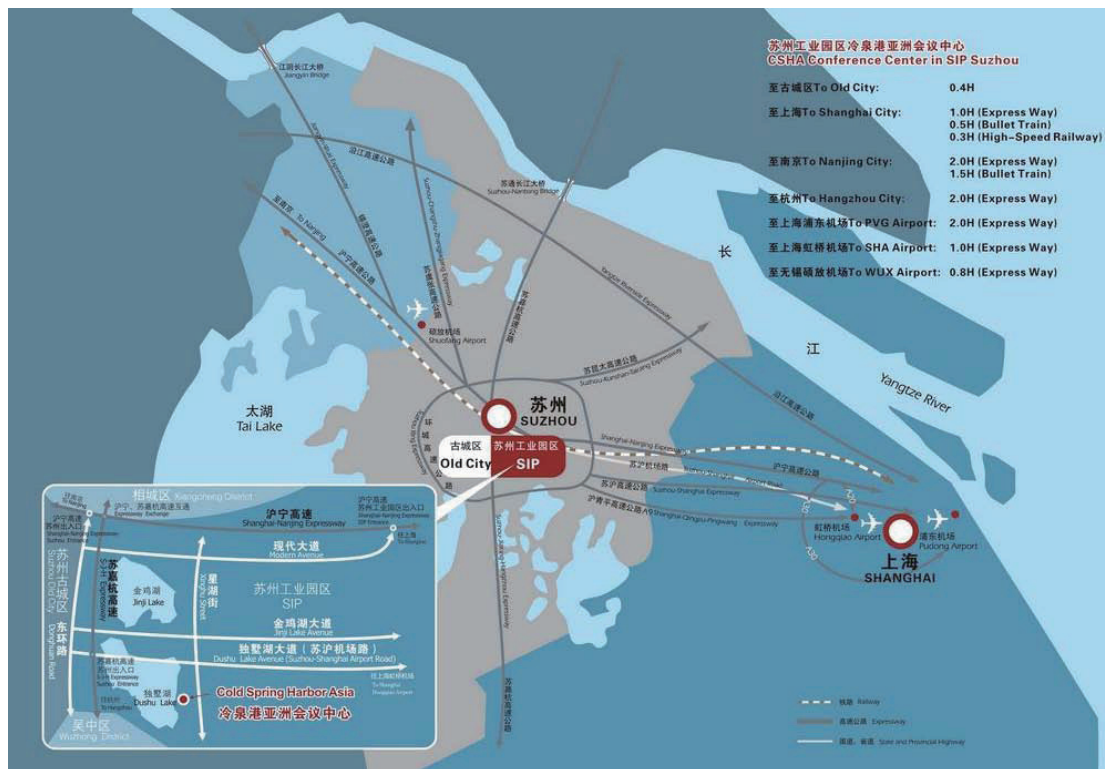

冷泉港·亚洲  
Cold Spring Harbor Asia

## Taxi Note

Destination 目的地:

Grand Dushu Lake Hotel (near Dushu Lake Gymnasium of SIP)

No.299 Qiyue Road SIP, Suzhou, Jiangsu Province, China

独墅湖世尊酒店（苏州工业园区独墅湖体育馆附近）

苏州工业园区启月路299号（独墅湖高教区月亮湾北）

If you have any problem of direction or communication, please contact Grand Dushu Lake Hotel at +86-512-69568888.